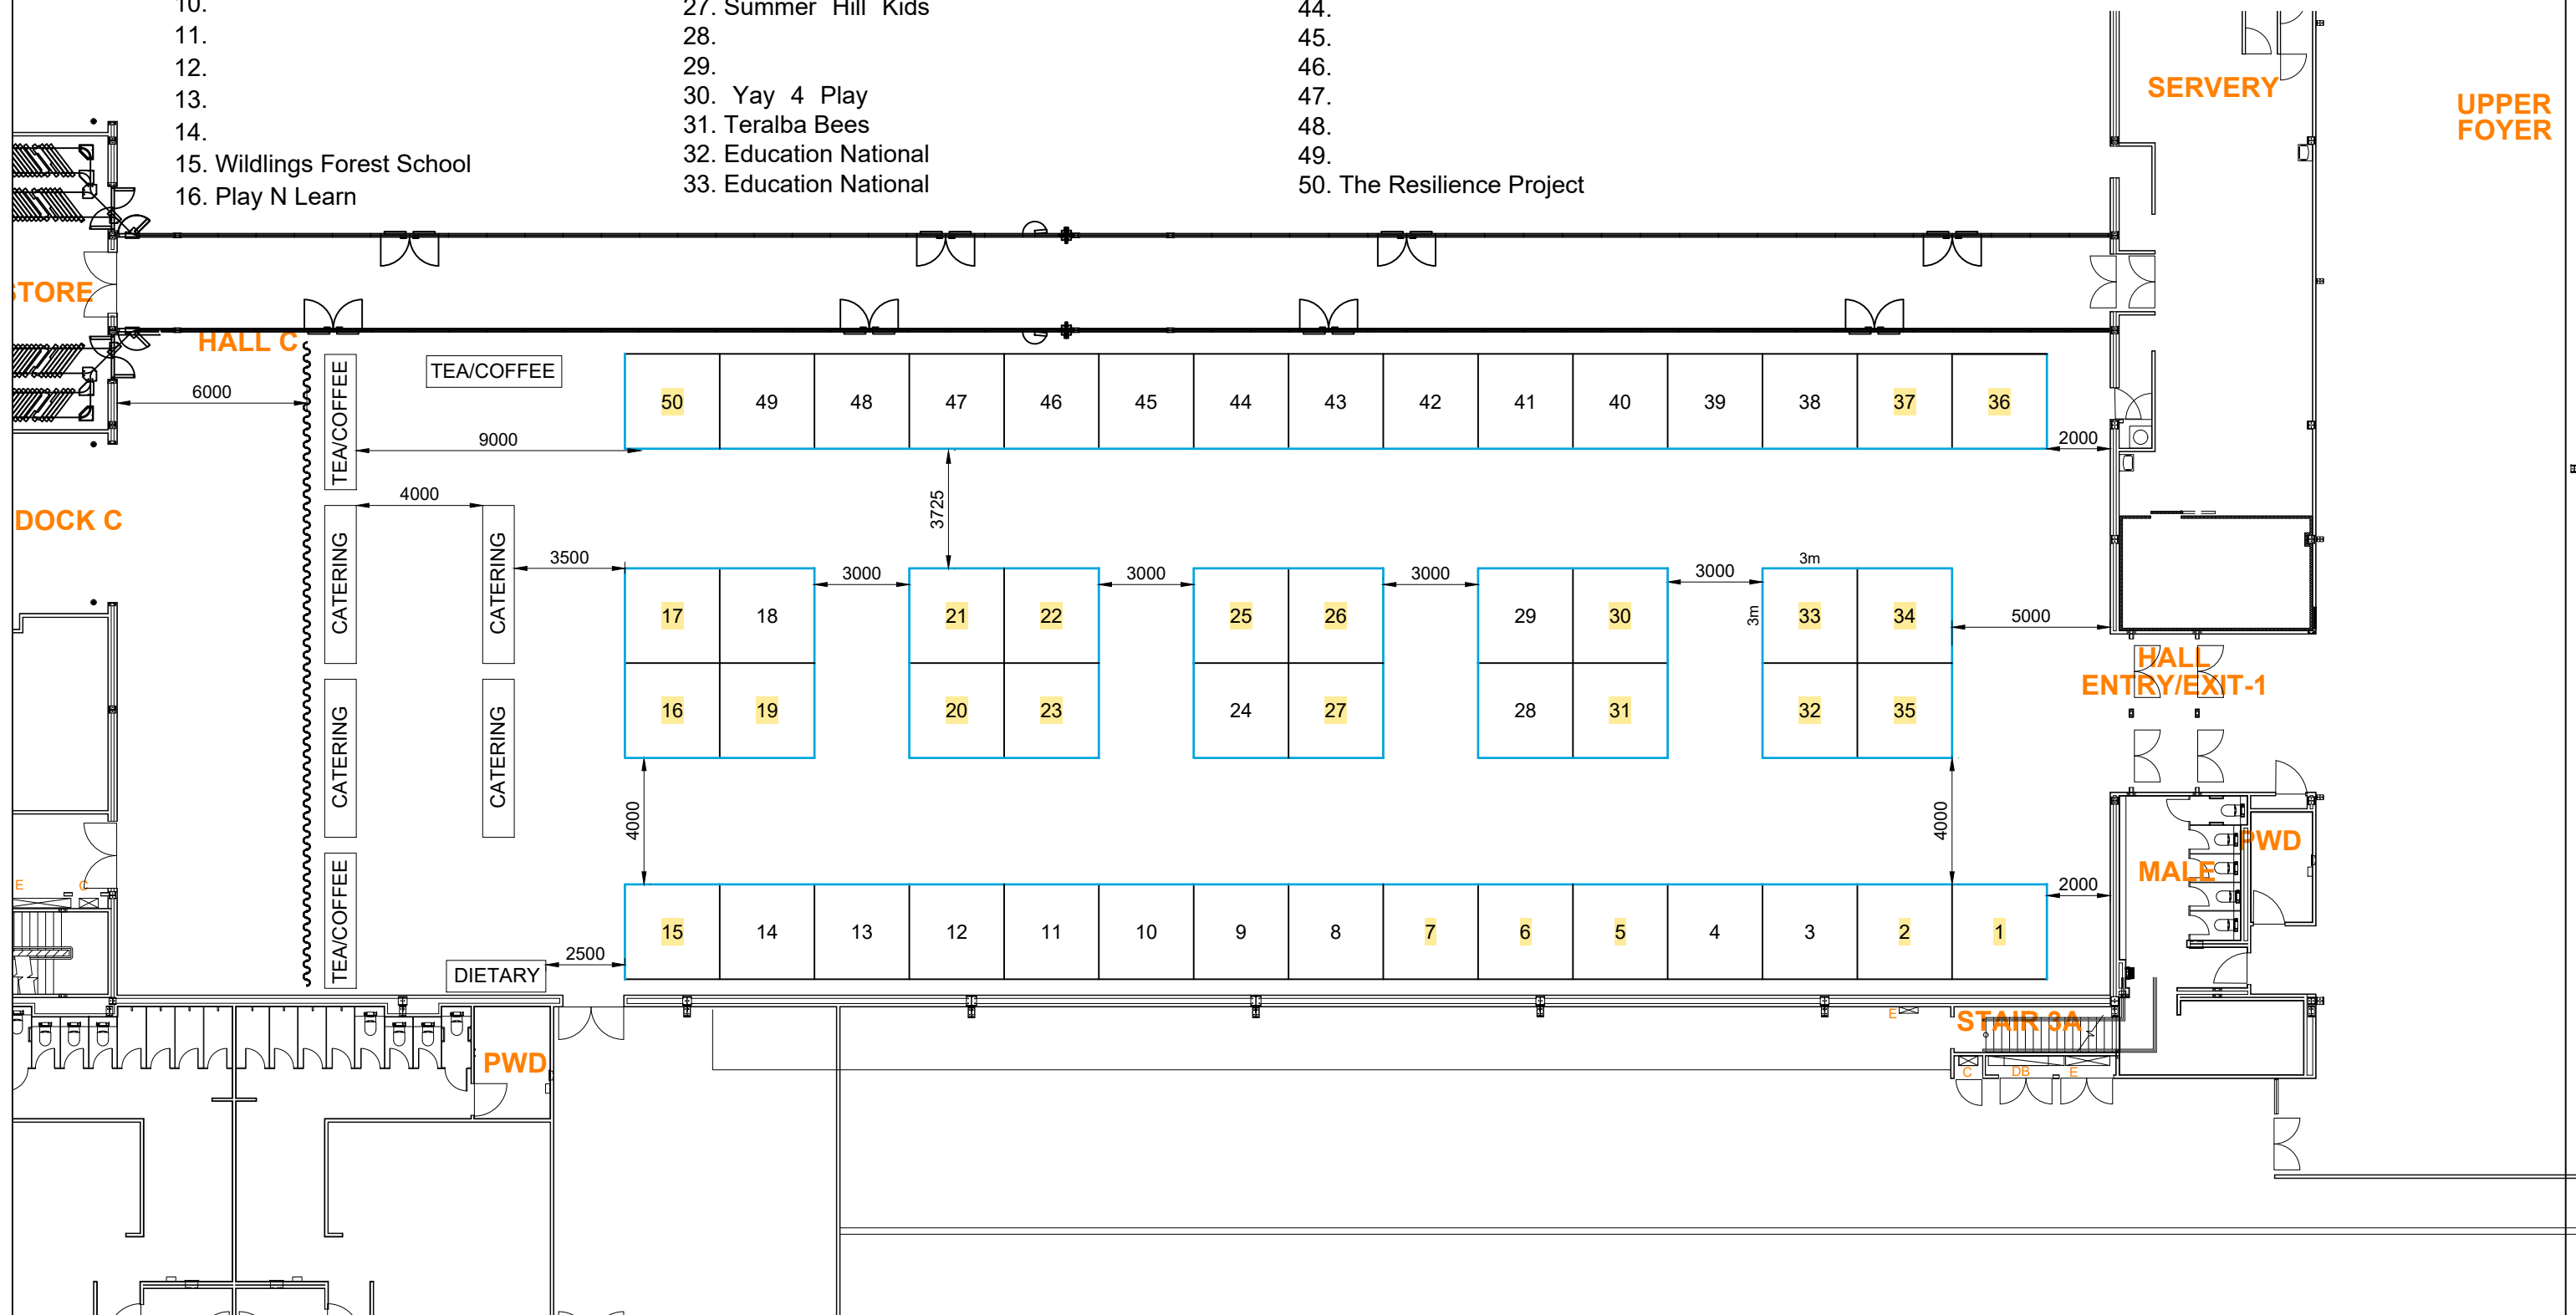

**C & K CONFERENCE**  
 RICC  
 HALL C

PLAN TYPE:  
**CLIENT**  
 JOB CODE: **CANKB26**

REVISION NO: **01**  
 REVISION DATE: **18/12/2025 7:09 AM**  
 SHOW DATE: **24 JUL 2026**

ACC. MGR: **M.SCOTT**  
 PROJ. MGR: **C. LONERGAN**  
 DESIGNER: **AC**

THIS PLAN IS SUBJECT TO CHANGE, VENUE APPROVAL & A SITE INSPECTION ONCE SIGN OFF HAS BEEN ACCEPTED.