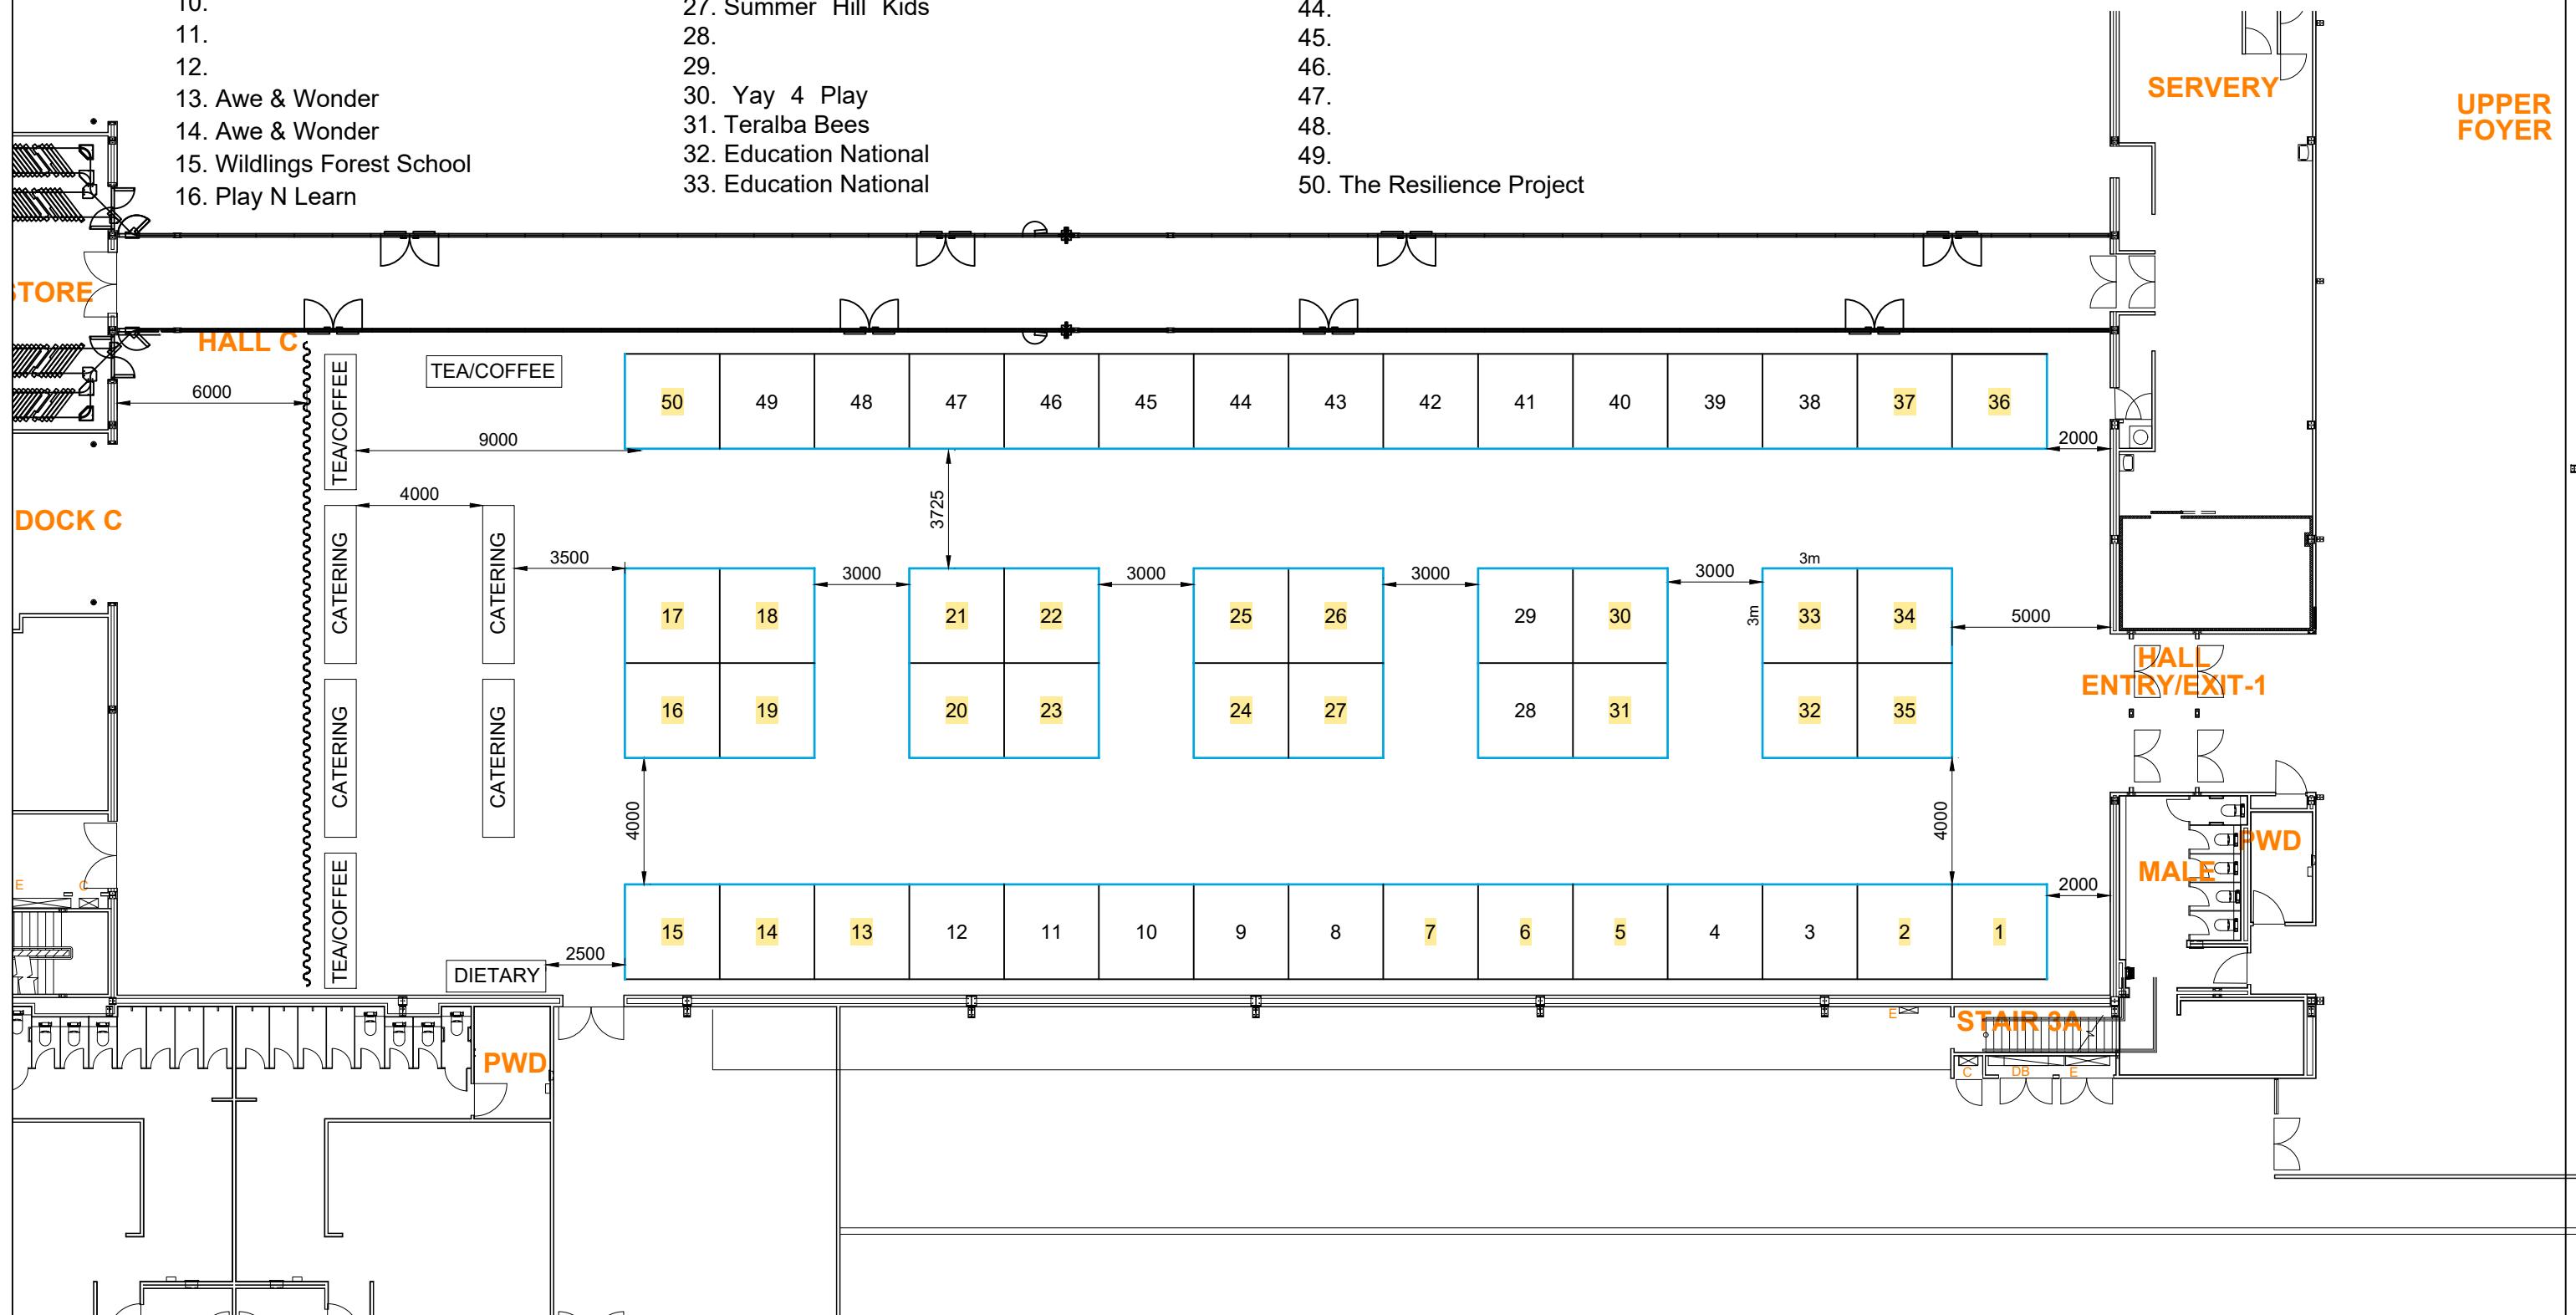

C & K CONFERENCE
 RICC
 HALL C

| | | | |
|-----------------------------|--|-------------------------------|---|
| PLAN TYPE: CLIENT | REVISION NO: 01 | ACC. MGR: M.SCOTT | THIS PLAN IS SUBJECT TO CHANGE, VENUE APPROVAL & A SITE INSPECTION ONCE SIGN OFF HAS BEEN ACCEPTED. |
| JOB CODE: CANKB26 | REVISION DATE: 18/12/2025 7:09 AM | PROJ. MGR: C. LONERGAN | |
| | SHOW DATE: 24 JUL 2026 | DESIGNER: AC | |